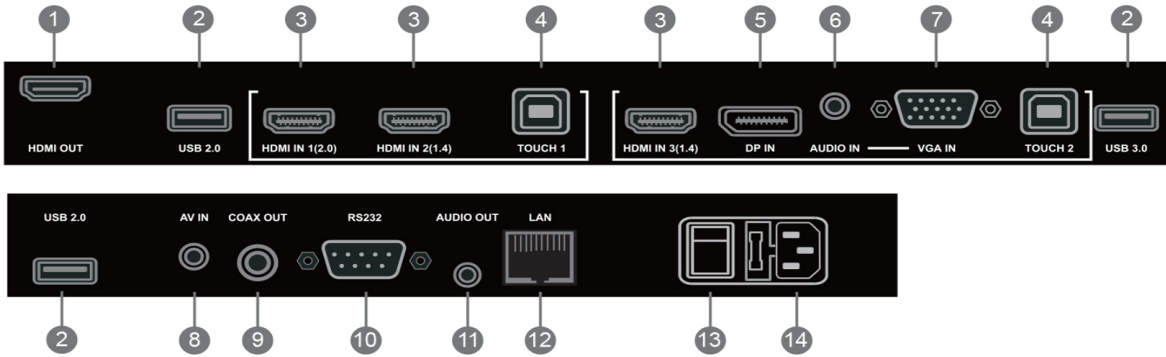

USB Cable	1 x 5 m
Passive Stylus	3 x magnetic
Remote Control	1 (with batteries)
Wall Mount	Optional
Internal PC Module	Optional

Android

Version	Android 5.1 "Jelly Bean"
CPU	ARM Cortex A53 Dual Core
GPU	Quad Core
RAM	2 GB
ROM	16 GB

What's in the box:

Hardware

- Magnetic stylus x 3
- Remote control with batteries

Documentation

- MimioStudio license
- Warranty card
- QuickStart Guide

Cables

- HDMI cable (3 m)
- USB A-to-B for touch (5 m)
- US power cord (3 m)

Drawings

Connections

Items	Function description
① HDMI OUT	Displays whatever is on the screen, including Android annotation.
② USB	Connect USB devices such as mobile hard disk, U disk, USB keyboard and mouse, USB drives, etc.
③ HDMI IN	HDMI input
④ TOUCH	Touch signal output for connection to external computer
⑤ DP	DisplayPort input
⑥ AUDIO IN	Line level audio input
⑦ VGA IN	VGA input
⑧ AV IN	Composite video + audio input - 3.5mm 4-conductor
⑨ COAX OUT	Digital audio output - "RCA" connector
⑩ RS-232	Control interface
⑪ AUDIO OUT	Output to an external amplifier and speaker
⑫ LAN	RJ-45 connector
⑬ AC SWITCH	Master power switch
⑭ AC IN	AC power input

HDMI = High-definition multimedia interface

Specifications are subject to change without notice.